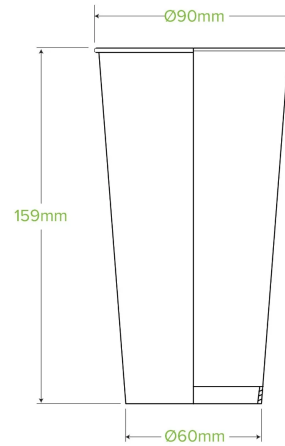

600ml / 20oz (90mm) Cold Paper BioCups BCC-20-G-UK

FSC™ certified Green cold paper BioCups are lined inside and out with Ingeo™, a bioplastic made from plants, not oil – making them the perfect option for cold drinks. Certified industrially compostable.

Carton quantity: 1000	Sleeves per carton: 20	Units per sleeve: 50
Carton Size LxWxH (cm): 46x37x64	Carton gross weight (kg): 14.500000	Raw material: Paper - FSC™ Mix certified paper
Lining/coating: Bioplastic	Printing Type: Flexo	Inks: Food Contact Safe Inks
Brim fill capacity (ml): 600	Dimensions top LxW (mm): 90x90	Dimensions base LxW (mm): 60x60
Product weight (g): 13.5	Thickness: 263gsm	Use: Cold, Wet & Dry Products
Manufactured: China	Customise: Yes - Please Contact Our Team For More Information	MOQ custom: 50000
Mould fees: Yes - see custom packaging	Environmental production certified: ISO 14001	Quality product certified: ISO 9001
Factory food safety certified: BRC	Corporate social accreditation: SMETA	Home compostable: No
Industrially compostable: Certified to EN13432 European Standard	Recyclable: No	