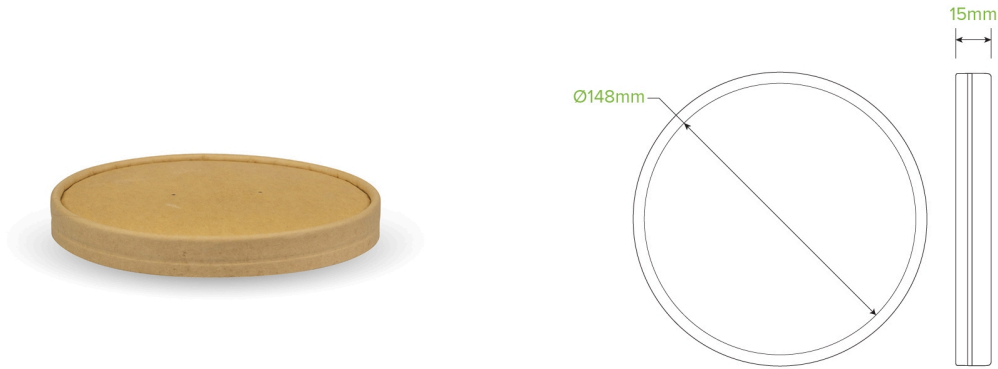

# Kraft Lid to Fit 500/750/1,000ml Kraft Salad Bowl BB-BLL-148-PAPER-UK

Paper BioBowls Lids are made from premium paperboard with a bioplastic lining made from plants, not oil.

<b>Carton quantity:</b> 400	<b>Sleeves per carton:</b> 8	<b>Units per sleeve:</b> 50
<b>Carton Size LxWxH (cm):</b> 68x33x63.5	<b>Carton gross weight (kg):</b> 8.100000	<b>Carton barcode:</b> 19344062052026
<b>Raw material:</b> Paper	<b>Lining/coating:</b> N/A	<b>Window material:</b> None
<b>Printing Type:</b> None	<b>Inks:</b> None	<b>Dimensions top LxW (mm):</b> 148mm
<b>Dimensions base LxW (mm):</b> 148mm	<b>Thickness:</b> TBC	<b>Use:</b> Hot and cold
<b>Manufactured:</b> China	<b>Customise:</b> Print	<b>MOQ custom:</b> 50000
<b>Mould fees:</b> No	<b>Environmental production certified:</b> SA 8000,BSCI	<b>Quality product certified:</b> ISO 9001
<b>Factory food safety certified:</b> BRC, FSSC 22000	<b>Corporate social accreditation:</b> BSCI	<b>Home compostable:</b> No
<b>Industrially compostable:</b> Yes	<b>Recyclable:</b> No	