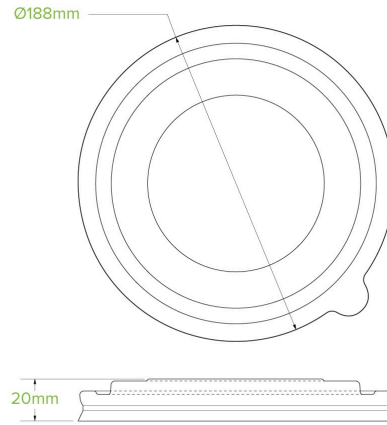

RPET Lid to Fit 1,300ml Kraft Salad Bowl BB-BLL-184-RPET-UK

Our rPET clear lids are leakproof and suitable for cold food only. They are not suitable for the microwave or oven. Designed to fit our wider 1300ml kraft bowls which are ideal for poke bowls, salad bowls and more.

Carton quantity: 200	Sleeves per carton: 4	Units per sleeve: 50
Carton Size LxWxH (cm): 40x29.5x39	Carton gross weight (kg): 3.000000	Carton barcode: 19344062052002
Raw material: Plastic - PET (Polyethylene Terephthalate)	Lining/coating: None	Window material: None
Printing Type: None	Inks: None	Dimensions base LxW (mm): 188x188
Thickness: TBC	Use: Hot and cold	Manufactured: China
Customise: Yes - Please Contact Our Team For More Information	MOQ custom: MOQ apply see custom packaging	Mould fees: Yes - see custom packaging
Quality product certified: ISO 9001	Factory food safety certified: HACCP	Corporate social accreditation: BSCI
Home compostable: No	Industrially compostable: No	Recyclable: Yes - In The Plastic Recycling if Not Contaminated With Food