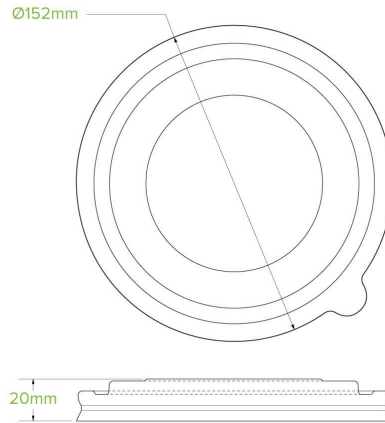

RPET Lid to Fit 500/750/1,000ml Kraft Salad Bowl BB-BLL-148-RPET-UK

Our PET clear lids are leakproof and suitable for cold food only. They are not suitable for the microwave or oven. Designed to fit our wider 500-1,000ml kraft bowls which are ideal for poke bowls, salad bowls and more.

Carton quantity: 400	Sleeves per carton: 8	Units per sleeve: 50
Carton Size LxWxH (cm): 31x27x61	Carton gross weight (kg): 3.600000	Carton barcode: 19344062051982
Raw material: Plastic - PET (Polyethylene Terephthalate)	Lining/coating: None	Window material: None
Printing Type: None	Inks: None	Dimensions base LxW (mm): 152x152
Thickness: TBC	Use: Hot and cold	Manufactured: China
Customise: Unavailable	MOQ custom: N/A	Mould fees: No
Environmental production certified: ISO 14001	Facility Quality Systems: ISO 9001	Factory food safety certified: HACCP
Corporate social accreditation: BSCI	Home compostable: No	Industrially compostable: No
Recyclable: Yes - In The Plastic Recycling if Not Contaminated With Food		