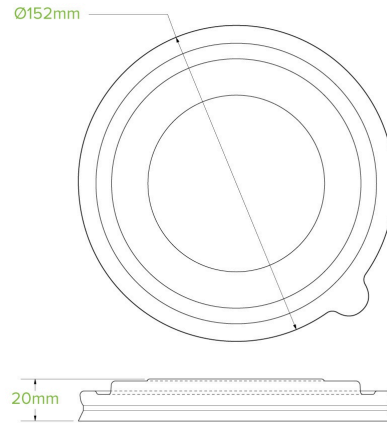

RPET Lid to Fit 500/750/1,000ml Kraft Salad Bowl BB-BLL-148-RPET-UK

Our PET clear lids are leakproof and suitable for cold food only. They are not suitable for the microwave or oven. Designed to fit our wider 500-1,000ml kraft bowls which are ideal for poke bowls, salad bowls and more.

Carton quantity: 400	Sleeves per carton: 8	Units per sleeve: 50
Carton Size LxWxH (cm): 31.5x29.5x63	Carton gross weight (kg): 4.400000	Carton barcode: 19344062051982
Raw material: Plastic - PET (Polyethylene Terephthalate)	Lining/coating: None	Window material: None
Printing Type: None	Inks: None	Dimensions base LxW (mm): 152x152
Thickness: TBC	Use: Hot and cold	Manufactured: China
Customise: Unavailable	MOQ custom: N/A	Mould fees: No
Environmental production certified: ISO 14001	Quality product certified: ISO 9001	Factory food safety certified: HACCP
Corporate social accreditation: BSCI	Home compostable: No	Industrially compostable: No
Recyclable: Yes - In The Plastic Recycling if Not Contaminated With Food		