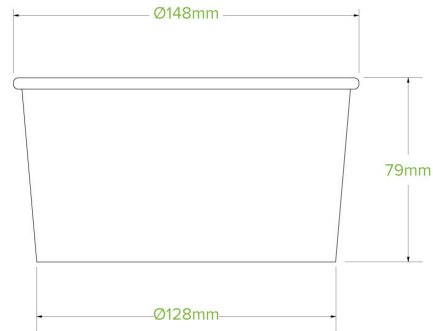

1000ml Kraft Salad BioBowl BB-BL-LARGE-UK

Paper BioBowl lids are made from premium paperboard lined with Ingeo™ – a bioplastic made from plants, not oil. Certified industrially compostable.

Carton quantity: 400	Sleeves per carton: 8	Units per sleeve: 50
Carton Size LxWxH (cm): 60x30.5x51.5	Carton gross weight (kg): 7.900000	Carton barcode: 19344062051975
Raw material: Paper	Lining/coating: PLA	Window material: None
Printing Type: Flexo	Inks: Food Contact Safe Inks	Brim fill capacity (ml): 1010
Dimensions top LxW (mm): 148x148	Dimensions base LxW (mm): 128x128	Thickness: 325gsm
Use: Hot and cold	Manufactured: China	Customise: Print
MOQ custom: 50000	Mould fees: No	Quality product certified: ISO 9001
Factory food safety certified: GMP	Corporate social accreditation: BSCI	Home compostable: No
Industrially compostable: Yes	Recyclable: No	