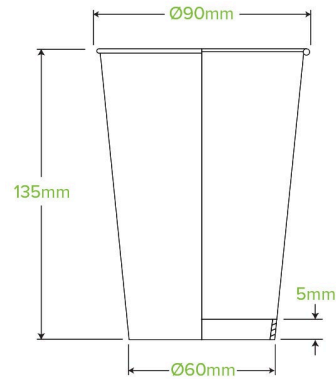

16oz Single Wall Art Series BioCups BC-16-ART SERIES-UK

*image as a guide only

IMAGE AS A GUIDE ONLY. Cartons contain up to three different art cups with new artists featured every two months. Pictured here are designs from the latest Art Series. Unfortunately, we cannot sell individual art cups and cannot guarantee which prints, or which series of prints will be in each carton.

Carton quantity: 1000	Sleeves per carton: 20	Units per sleeve: 50
Carton Size LxWxH (cm): 45.5x37.8x64	Carton gross weight (kg): 15.800000	Carton barcode: 19344100000000
Raw material: Paper	Lining/coating: PLA	Window material: TBC
Printing Type: Offset	Inks: TBC	Brim fill capacity (ml): 505
Dimensions top LxW (mm): 90x90	Dimensions base LxW (mm): 60x60	Product Depth: 135
Product weight (g): 13	Use: Hot, Cold, Wet & Dry Products	Manufactured: Taiwan
Customise: Yes - Please Contact Our Team For More Information	MOQ custom: 20000	Mould fees: No
Environmental production certified: ISO 14001	Quality product certified: ISO 9001	Factory food safety certified: BRC, ISO 22000
Corporate social accreditation: SA 8000	Home compostable: No	Industrially compostable: Certified to AS4736 Australian Standards, Certified to EN13432 European Standard
Recyclable: No		