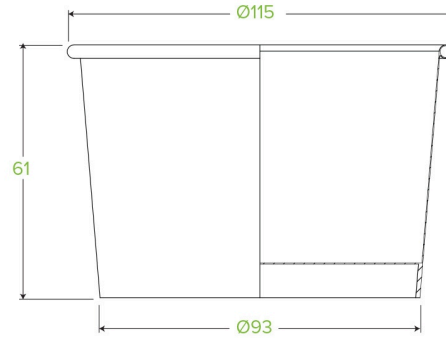

## 430ml/12oz White Paper PLA-Lined BioBowls BSC-12-UK

12oz white paper bowls are lined with a plant-based bioplastic, not fossil-fuel plastic. Certified industrially compostable. Suitable for hot/cold food and soup-safe.

|   |   |  |
|---|---|--|
| <b>Carton quantity:</b> 500                             | <b>Sleeves per carton:</b> 20                           | <b>Units per sleeve:</b> 25  |
| <b>Carton Size LxWxH (cm):</b><br>58x25.6x41.6          | <b>Carton gross weight (kg):</b> 6.400000               | <b>Carton barcode:</b> 19344062000430                                |
| <b>Raw material:</b> Bioplastic - Ingeo™<br>PLA, Paper  | <b>Lining/coating:</b> Bioplastic                       | <b>Printing Type:</b> Offset   |
| <b>Brim fill capacity (ml):</b> 430                     | <b>Dimensions top LxW (mm):</b> 115 x 115               | <b>Dimensions base LxW (mm):</b> 65 x 65                             |
| <b>Product Depth:</b> 61                                | <b>Product weight (g):</b> 11                           | <b>Thickness:</b> TBC  |
| <b>Use:</b> Hot, Cold, Wet & Dry Products               | <b>Manufactured:</b> Taiwan                             | <b>Customise:</b> Yes - Please Contact Our Team For More Information |
| <b>MOQ custom:</b> 25000                                | <b>Environmental production certified:</b><br>ISO 14001 | <b>Quality product certified:</b> ISO 9001                           |
| <b>Factory food safety certified:</b> BRC,<br>ISO 22000 | <b>Corporate social accreditation:</b> SA<br>8000       | <b>Home compostable:</b> No  |
| <b>Industrially compostable:</b> Yes                    | <b>Recyclable:</b> No                                   |  |