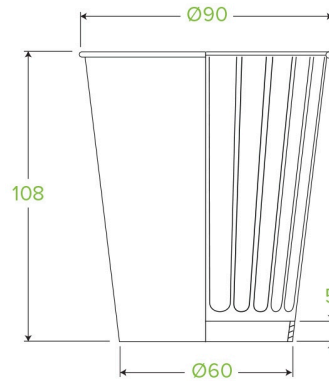

## 12oz Double Wall Art Series BioCups BC-12DW-ART SERIES-UK

\*image as a guide only

IMAGE AS A GUIDE ONLY. Cartons contain up to three different art cups with new artists featured every two months. Pictured here are designs from the latest Art Series. Unfortunately, we cannot sell individual art cups and cannot guarantee which prints, or which series of prints will be in each carton.

<b>Carton quantity:</b> 1000	<b>Sleeves per carton:</b> 25	<b>Units per sleeve:</b> 40
<b>Carton Size LxWxH (cm):</b> 47.3x47x60	<b>Carton gross weight (kg):</b> 21.100000	<b>Carton barcode:</b> 19344062011498
<b>Raw material:</b> Paper	<b>Lining/coating:</b> Bioplastic - Ingeo™ PLA	<b>Window material:</b> None
<b>Printing Type:</b> Offset	<b>Inks:</b> Food Contact Safe Inks	<b>Brim fill capacity (ml):</b> 391
<b>Dimensions top LxW (mm):</b> 90x90	<b>Dimensions base LxW (mm):</b> 60x60	<b>Product Depth:</b> 108
<b>Product weight (g):</b> 18.5	<b>Thickness:</b> 285gsm + 35gsm PLA	<b>Use:</b> Hot and cold
<b>Manufactured:</b> Taiwan	<b>Customise:</b> Print	<b>MOQ custom:</b> 50000
<b>Quality product certified:</b> ISO 9001	<b>Factory food safety certified:</b> BRC, HACCP	<b>Home compostable:</b> No
<b>Industrially compostable:</b> Certified to AS4736 Australian Standards, Certified to EN13432 European Standard	<b>Recyclable:</b> No	