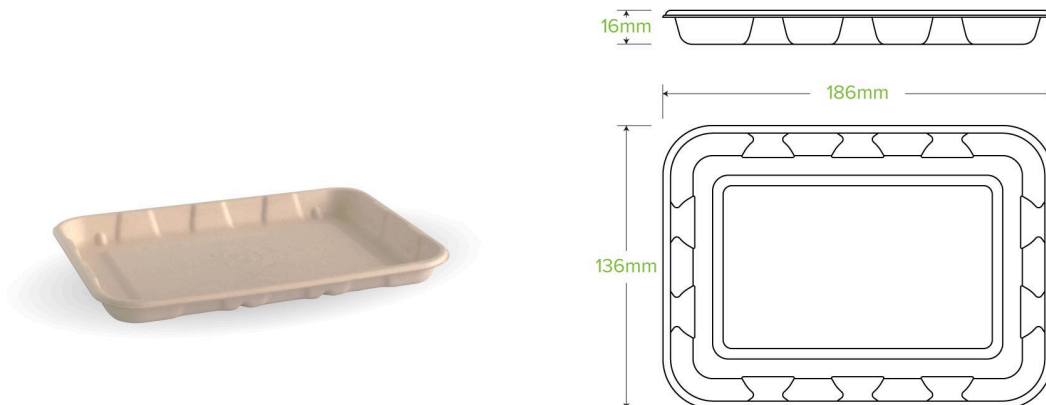

# 7x5" Natural BioCane Produce Trays

## B-TRAY-7X5-Uk

Our tree-free produce trays are made from rapidly renewable sugarcane pulp, a by-product of the sugar refining industry. Our BioCane range is certified home compostable.

<b>Carton quantity:</b> 1000	<b>Sleeves per carton:</b> 8	<b>Units per sleeve:</b> 125
<b>Carton Size LxWxH (cm):</b> 56.0 x 35.0 x 39.0	<b>Carton gross weight (kg):</b> 13.000000	<b>Carton barcode:</b> 19344062042416
<b>Raw material:</b> Bagasse - (70% Sugarcane Pulp & 30% Bamboo Pulp)	<b>Lining/coating:</b> None	<b>Window material:</b> None
<b>Inks:</b> None	<b>Dimensions top LxW (mm):</b> 186x136	<b>Dimensions base LxW (mm):</b> 165x115
<b>Product Depth:</b> 16.0	<b>Product weight (g):</b> 12.5	<b>Thickness:</b> 0.6mm
<b>Use:</b> Cold & Dry Products	<b>Customise:</b> Yes - Please Contact Our Team For More Information	<b>MOQ custom:</b> 100000
<b>Mould fees:</b> Yes - see custom packaging	<b>Environmental production certified:</b> ISO 14001	<b>Quality product certified:</b> ISO 9001
<b>Home compostable:</b> Certified to NF T51-800 European standards	<b>Industrially compostable:</b> Yes	<b>Recyclable:</b> Yes - In The Paper Recycling if Not Contaminated With Food