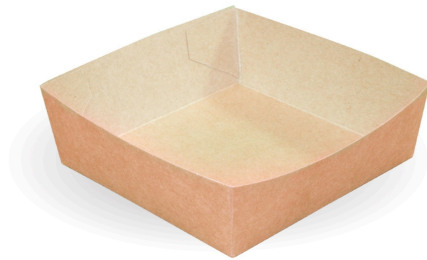

4.5x4.5x1.5" Kraft Burger Trays BB-TRAY-BURGER-K

Our Kraft trays are made from sustainably sourced paper, and have a commercially compostable and recyclable dispersion coating that is grease and moisture resistant. Great for both hot and cold food.

Carton quantity: 500	Sleeves per carton: 10	Units per sleeve: 50
Carton Size LxWxH (cm): 49.9x31.7x26.9	Carton gross weight (kg): 6.400000	Carton barcode: 5031926103501
Raw material: Paper	Printing Type: None	Dimensions top LxW (mm): 127x127
Dimensions base LxW (mm): 117x117	Product Depth: 40	Thickness: N/A
Use: Hot, Cold, Wet & Dry Products	Manufactured: United Kingdom	Customise: Yes - Please Contact Our Team For More Information
MOQ custom: 10000	Mould fees: No	Environmental production certified: TBC
Quality product certified: NA	Factory food safety certified: BRC	Home compostable: No
Industrially compostable: Yes	Recyclable: Yes - If Not Contaminated By Food	