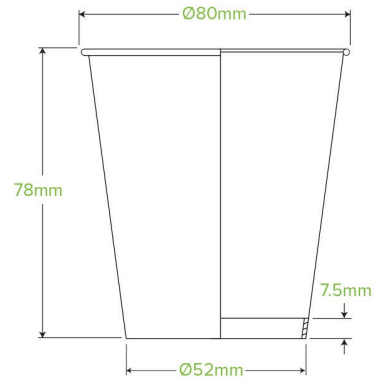

## 6oz Single Wall Art Series BioCup BC-6-ART SERIES-UK

\*image as a guide only

IMAGE AS A GUIDE ONLY. Cartons contain up to three different art cups with new artists featured every two months. Pictured here are designs from the latest Art Series. Unfortunately, we cannot sell individual art cups and cannot guarantee which prints or which series of prints will be in each carton.

<b>Carton quantity:</b> 1000	<b>Sleeves per carton:</b> 20	<b>Units per sleeve:</b> 50
<b>Carton Size LxWxH (cm):</b> 40.9x34x46	<b>Carton gross weight (kg):</b> 7.400000	<b>Carton barcode:</b> 19344062027376
<b>Raw material:</b> Paper	<b>Lining/coating:</b> PLA	<b>Printing Type:</b> Offset
<b>Brim fill capacity (ml):</b> 220	<b>Dimensions top LxW (mm):</b> 80x80	<b>Dimensions base LxW (mm):</b> 52x52
<b>Product Depth:</b> 78	<b>Product weight (g):</b> 6	<b>Thickness:</b> 263gsm
<b>Use:</b> Hot, Cold, Wet & Dry Products	<b>Customise:</b> Print	<b>MOQ custom:</b> 20000
<b>Environmental production certified:</b> ISO 14001	<b>Quality product certified:</b> ISO 9001	<b>Factory food safety certified:</b> BRC, ISO 22000
<b>Corporate social accreditation:</b> SA 8000	<b>Home compostable:</b> No	<b>Industrially compostable:</b> Certified to AS4736 Australian Standards, Certified to EN13432 European Standard
<b>Recyclable:</b> No		