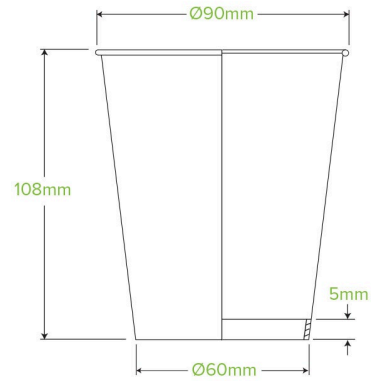

## 12oz Single Wall Art Series BioCup BC-12-ART SERIES-UK

\*image as a guide only

IMAGE AS A GUIDE ONLY. Cartons contain up to three different art cups with new artists featured every two months. Pictured here are designs from the latest Art Series. Unfortunately, we cannot sell individual art cups and cannot guarantee which prints or which series of prints will be in each carton.

<b>Carton quantity:</b> 1000	<b>Sleeves per carton:</b> 20	<b>Units per sleeve:</b> 50
<b>Carton Size LxWxH (cm):</b> 46.5x37.7x53.2	<b>Carton gross weight (kg):</b> 12.250000	<b>Carton barcode:</b> 19344062009075
<b>Raw material:</b> Paper	<b>Lining/coating:</b> PLA	<b>Window material:</b> TBC
<b>Printing Type:</b> Offset	<b>Inks:</b> TBC	<b>Brim fill capacity (ml):</b> 375
<b>Dimensions top LxW (mm):</b> 90x90	<b>Dimensions base LxW (mm):</b> 60x60	<b>Product Depth:</b> 108
<b>Product weight (g):</b> 11.3	<b>Use:</b> Hot, Cold, Wet & Dry Products	<b>Manufactured:</b> Taiwan
<b>Customise:</b> Yes - Please Contact Our Team For More Information	<b>MOQ custom:</b> 20000	<b>Environmental production certified:</b> ISO 14001
<b>Quality product certified:</b> ISO 9001	<b>Factory food safety certified:</b> BRC, ISO 22000	<b>Corporate social accreditation:</b> SA 8000
<b>Home compostable:</b> No	<b>Industrially compostable:</b> Certified to AS4736 Australian Standards, Certified to EN13432 European Standard	<b>Recyclable:</b> No