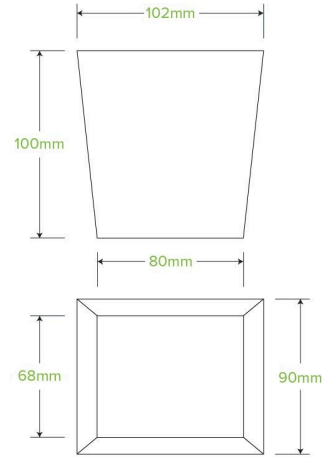

## 750ml PLA-Lined Kraft Noodle Boxes BB-NBR-26

Our Kraft noodle boxes have a plant based PLA lining, allowing them to be commercially composted and suitable for the microwave.

<b>Carton quantity:</b> 500	<b>Sleeves per carton:</b> 10	<b>Units per sleeve:</b> 50
<b>Carton Size LxWxH (cm):</b> 61x25x57.5	<b>Carton gross weight (kg):</b> 12.000000	<b>Carton barcode:</b> 19344062059346
<b>Raw material:</b> Paper - Sourced From Managed Plantations	<b>Lining/coating:</b> PLA	<b>Window material:</b> None
<b>Printing Type:</b> None	<b>Inks:</b> None	<b>Brim fill capacity (ml):</b> 750
<b>Dimensions top LxW (mm):</b> 85 x 100	<b>Dimensions base LxW (mm):</b> 95 x 95	<b>Use:</b> Hot, Cold, Wet & Dry Products
<b>Manufactured:</b> China	<b>Customise:</b> Yes - Please Contact Our Team For More Information	<b>MOQ custom:</b> 10000
<b>Mould fees:</b> No	<b>Quality product certified:</b> ISO 9001	<b>Factory food safety certified:</b> HACCP
<b>Corporate social accreditation:</b> BSCI	<b>Home compostable:</b> No	<b>Industrially compostable:</b> Yes
<b>Recyclable:</b> No		