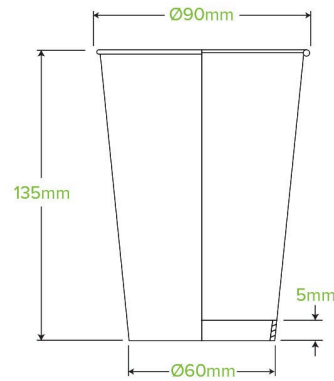

## 510ml / 16oz (90mm) Kraft Green Stripe Single Wall BioCup BCK-16-GS-V2

|                                                          |                                                                                                               |                                                                                                                    |
|----------------------------------------------------------|---------------------------------------------------------------------------------------------------------------|--------------------------------------------------------------------------------------------------------------------|
| <b>Carton quantity:</b> 1000                             | <b>Sleeves per carton:</b> 20                                                                                 | <b>Units per sleeve:</b> 50                                                                                        |
| <b>Carton Size LxWxH (cm):</b> 46x37x63.5                | <b>Carton gross weight (kg):</b> 15.000000                                                                    | <b>Raw material:</b> Paper - FSC™ Mix certified paper                                                              |
| <b>Lining/coating:</b> Aqueous                           | <b>Window material:</b> None                                                                                  | <b>Printing Type:</b> Flexo                                                                                        |
| <b>Inks:</b> Food Contact Safe Inks - Soy or Water Based | <b>Brim fill capacity (ml):</b> 520                                                                           | <b>Dimensions top LxW (mm):</b> 90                                                                                 |
| <b>Dimensions base LxW (mm):</b> 69                      | <b>Product Depth:</b> 136                                                                                     | <b>Product weight (g):</b> 12.3                                                                                    |
| <b>Thickness:</b> 300gsm                                 | <b>Use:</b> Hot and cold                                                                                      | <b>Manufactured:</b> Taiwan                                                                                        |
| <b>Customise:</b> Print                                  | <b>MOQ custom:</b> 100000                                                                                     | <b>Mould fees:</b> Yes - see custom packaging                                                                      |
| <b>Environmental production certified:</b> No            | <b>Quality product certified:</b> NA                                                                          | <b>Factory food safety certified:</b> BRC                                                                          |
| <b>Corporate social accreditation:</b> BSCI              | <b>Home compostable:</b> Certified to AS5810 Australian standards, Certified to NF T51-800 European standards | <b>Industrially compostable:</b> Certified to AS4736 Australian Standards, Certified to EN13432 European Standards |
| <b>Recyclable:</b> No                                    |                                                                                                               |                                                                                                                    |