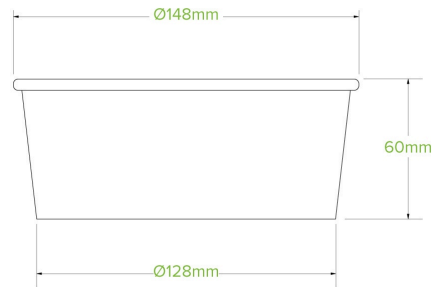

750ml Medium White BioBowl BB-BL-MEDIUM-W

Our white 750ml paper bowls are made from premium paperboard with a water-based lining. Each white paper bowl is designed wider to better display your poke bowls, salad bowls and other takeaways. This eco-friendly bowl seals tight for deliveries.

Carton quantity: 400	Sleeves per carton: 8	Units per sleeve: 50
Carton Size LxWxH (cm): 60x30.5x50	Carton gross weight (kg): 7.000000	Raw material: Paper - FSC™ Mix certified paper
Lining/coating: Aqueous	Window material: None	Printing Type: Flexo
Inks: Food Contact Safe Inks	Brim fill capacity (ml): 750	Dimensions top LxW (mm): 148x148
Dimensions base LxW (mm): 128x128	Product Depth: 60	Product weight (g): 15
Thickness: 300gsm+12g	Use: Hot, Cold, Wet & Dry Products	Customise: Print
MOQ custom: 30000	Mould fees: No	Environmental production certified: ISO 14001
Quality product certified: ISO 9001	Factory food safety certified: BRC	Corporate social accreditation: BSCI
Home compostable: Pending Certification to AS5810 Australian Standards, Pending Certification to NF T51-800 European Standards	Industrially compostable: No	Recyclable: No