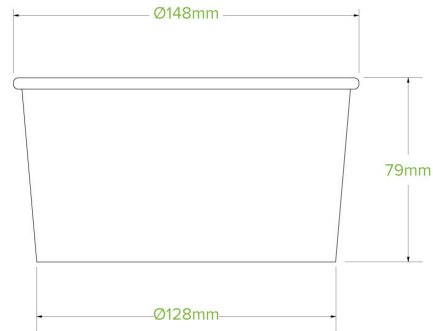

## 1,000ml Large White BioBowl BB-BL-LARGE-W

Our white 1,000ml paper bowls are made from premium paperboard with a water-based lining. Each white paper bowl is designed wider to better display your poke bowls, salad bowls and other takeaways. This eco-friendly bowl seals tight for deliveries.

<b>Carton quantity:</b> 400	<b>Sleeves per carton:</b> 8	<b>Units per sleeve:</b> 50
<b>Carton Size LxWxH (cm):</b> 60x30.5x51	<b>Carton gross weight (kg):</b> 8.100000	<b>Raw material:</b> Paper - FSC™ Mix certified paper
<b>Lining/coating:</b> Aqueous	<b>Window material:</b> None	<b>Printing Type:</b> Flexo
<b>Inks:</b> Food Contact Safe Inks	<b>Brim fill capacity (ml):</b> 1010	<b>Dimensions top LxW (mm):</b> 148x148
<b>Dimensions base LxW (mm):</b> 128x128	<b>Product Depth:</b> 79	<b>Product weight (g):</b> 17.2
<b>Thickness:</b> 300gsm+12g	<b>Use:</b> Hot, Cold, Wet & Dry Products	<b>Customise:</b> Print
<b>MOQ custom:</b> 30000	<b>Mould fees:</b> No	<b>Environmental production certified:</b> ISO 14001
<b>Quality product certified:</b> ISO 9001	<b>Factory food safety certified:</b> BRC	<b>Corporate social accreditation:</b> BSCI
<b>Home compostable:</b> Pending Certification to AS5810 Australian Standards, Pending Certification to NF T51-800 European Standards	<b>Industrially compostable:</b> No	<b>Recyclable:</b> No