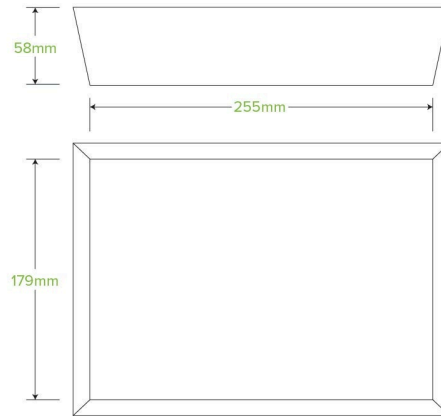

## Bioboard White Tray #5 BB-TRAY5-W

BioPak's unlined cardboard trays are made from FSC™ recycled paper. These white paper food trays are home-compostable. The #5 paper trays are 255 x 179 x 58mm and also available in kraft.

<b>Carton quantity:</b> 100	<b>Sleeves per carton:</b> 1	<b>Units per sleeve:</b> 100
<b>Carton Size LxWxH (cm):</b> 39x32x43	<b>Carton gross weight (kg):</b> 7.600000	<b>Raw material:</b> Paper - Recycled Paper Pulp
<b>Lining/coating:</b> None	<b>Window material:</b> None	<b>Printing Type:</b> None
<b>Inks:</b> Food Contact Safe Inks	<b>Brim fill capacity (ml):</b> 2823	<b>Dimensions top LxW (mm):</b> 280x205
<b>Dimensions base LxW (mm):</b> 255x179	<b>Product Depth:</b> 58	<b>Product weight (g):</b> 42.99
<b>Thickness:</b> 380gsm	<b>Use:</b> Hot and cold	<b>Manufactured:</b> China
<b>Customise:</b> Print	<b>MOQ custom:</b> 30000	<b>Mould fees:</b> No
<b>Environmental production certified:</b> ISO 14001	<b>Quality product certified:</b> ISO 9001	<b>Factory food safety certified:</b> BRC
<b>Corporate social accreditation:</b> BSCI	<b>Home compostable:</b> Suitable for composting	<b>Industrially compostable:</b> Suitable for composting
<b>Recyclable:</b> No		