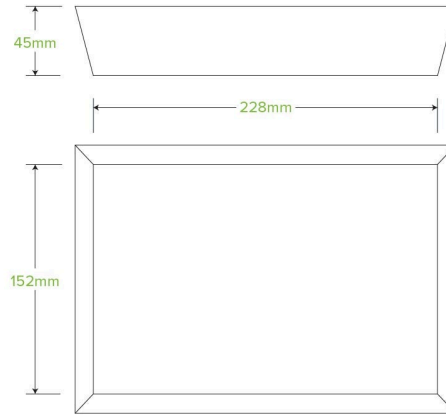

Bioboard White Tray #4 BB-TRAY4-W

BioPak's unlined cardboard trays are made from FSC™ recycled paper. These white paper food trays are home-compostable. The #4 paper trays are 228 x 152 x 45mm and also available in kraft.

Carton quantity: 250	Sleeves per carton: 2	Units per sleeve: 125
Carton Size LxWxH (cm): 67x27x40	Carton gross weight (kg): 8.900000	Raw material: Paper - Recycled Paper Pulp
Lining/coating: None	Window material: None	Printing Type: None
Inks: Food Contact Safe Inks	Brim fill capacity (ml): 1751	Dimensions top LxW (mm): 250x175
Dimensions base LxW (mm): 228x152	Product Depth: 45	Product weight (g): 30.24
Thickness: 380gsm	Use: Hot and cold	Manufactured: China
Customise: Print	MOQ custom: 30000	Mould fees: No
Environmental production certified: ISO 14001	Quality product certified: ISO 9001	Factory food safety certified: BRC
Corporate social accreditation: BSCI	Home compostable: Suitable for composting	Industrially compostable: Suitable for composting
Recyclable: No		