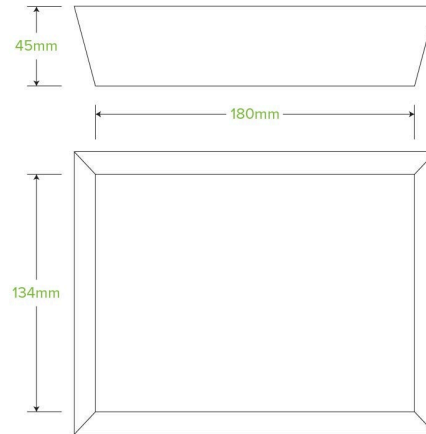

BioBoard White Tray #3 BB-TRAY3-W

BioPak's unlined cardboard trays are made from FSC™ recycled paper. These white paper food trays are home-compostable. The #3 paper trays are 180 x 134 x 45mm and also available in kraft.

Carton quantity: 250	Sleeves per carton: 2	Units per sleeve: 125
Carton Size LxWxH (cm): 90x37x25.5	Carton gross weight (kg): 5.100000	Raw material: Paper - Recycled Paper Pulp
Lining/coating: None	Window material: None	Inks: Food Contact Safe Inks
Brim fill capacity (ml): 1235	Dimensions top LxW (mm): 205x160	Dimensions base LxW (mm): 180x134
Product Depth: 45	Product weight (g): 23.65	Thickness: 380gsm
Use: Hot and cold	Manufactured: China	Customise: Print
MOQ custom: 30000	Mould fees: No	Environmental production certified: ISO 14001
Quality product certified: ISO 9001	Factory food safety certified: BRC	Corporate social accreditation: BSCI
Home compostable: Suitable for composting	Industrially compostable: Suitable for composting	Recyclable: No