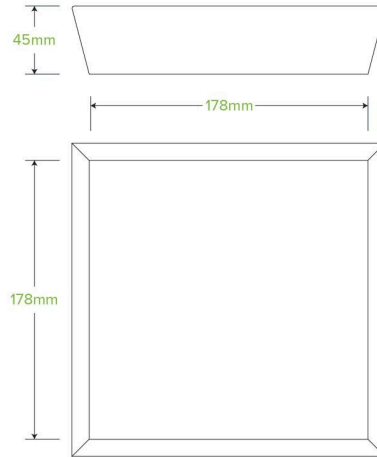

## BioBoard White Tray #2 BB-TRAY2-W

BioPak's unlined cardboard trays are made from FSC™ recycled paper. These white paper food trays are home-compostable. The #2 paper trays are 178 x 178 x 45mm and also available in kraft.

<b>Carton quantity:</b> 240	<b>Sleeves per carton:</b> 4	<b>Units per sleeve:</b> 60
<b>Carton Size LxWxH (cm):</b> 42x40x45	<b>Carton gross weight (kg):</b> 7.500000	<b>Raw material:</b> Paper - Recycled Paper Pulp
<b>Lining/coating:</b> None	<b>Window material:</b> None	<b>Printing Type:</b> None
<b>Inks:</b> Food Contact Safe Inks	<b>Brim fill capacity (ml):</b> 1617	<b>Dimensions top LxW (mm):</b> 200x200
<b>Dimensions base LxW (mm):</b> 178x178	<b>Product Depth:</b> 45	<b>Product weight (g):</b> 27.28
<b>Thickness:</b> 380gsm	<b>Use:</b> Hot and cold	<b>Manufactured:</b> China
<b>Customise:</b> Print	<b>MOQ custom:</b> 30000	<b>Mould fees:</b> No
<b>Environmental production certified:</b> ISO 14001	<b>Quality product certified:</b> ISO 9001	<b>Factory food safety certified:</b> BRC
<b>Corporate social accreditation:</b> BSCI	<b>Home compostable:</b> Suitable for composting	<b>Industrially compostable:</b> Suitable for composting
<b>Recyclable:</b> No		