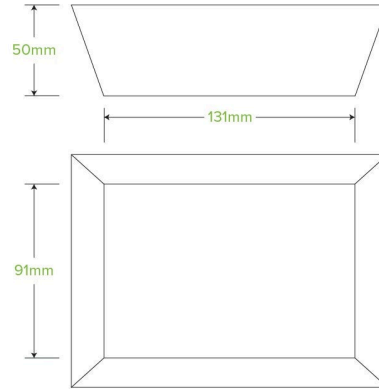

BioBoard White Tray #1 BB-TRAY1-W

BioPak's unlined cardboard trays are made from FSC™ recycled paper. These white paper food trays are home-compostable. The #1 paper trays are 131 x 91 x 50mm and also available in kraft.

| | | |
|--|--|--|
| Carton quantity: 500 | Sleeves per carton: 10 | Units per sleeve: 50 |
| Carton Size LxWxH (cm): 70x38.5x37.5 | Carton gross weight (kg): 9.200000 | Raw material: Paper - Recycled Paper Pulp |
| Lining/coating: None | Window material: None | Printing Type: None |
| Inks: Food Contact Safe Inks | Brim fill capacity (ml): 804 | Dimensions top LxW (mm): 165x130 |
| Dimensions base LxW (mm): 131x91 | Product Depth: 50 | Product weight (g): 16.72 |
| Thickness: 380gsm | Use: Hot and cold | Manufactured: China |
| Customise: Print | MOQ custom: 30000 | Mould fees: No |
| Environmental production certified: ISO 14001 | Quality product certified: ISO 9001 | Factory food safety certified: BRC |
| Corporate social accreditation: BSCI | Home compostable: Suitable for composting | Industrially compostable: Suitable for composting |
| Recyclable: No | | |