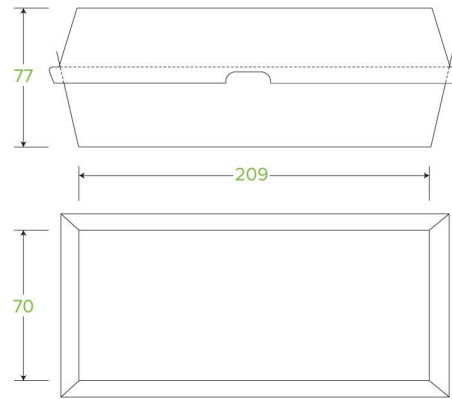

## Hot Dog BioBoard White Box BB-HOT DOG BOX-W

These hot dog cardboard food boxes are made from recycled paperboard. Our compostable cardboard boxes are simple and sturdy – perfect for packing a full meal on the go. BioPak white paper boxes for food are suitable for home composting. Our recycled cardboard packaging is also available in kraft options.

<b>Carton quantity:</b> 400	<b>Sleeves per carton:</b> 8	<b>Units per sleeve:</b> 50
<b>Carton Size LxWxH (cm):</b> 81x31.5x51	<b>Carton gross weight (kg):</b> 15.000000	<b>Raw material:</b> Paper - Recycled Paper Pulp
<b>Lining/coating:</b> None	<b>Window material:</b> None	<b>Printing Type:</b> None
<b>Inks:</b> Food Contact Safe Inks	<b>Brim fill capacity (ml):</b> 667	<b>Dimensions top LxW (mm):</b> 209x70
<b>Dimensions base LxW (mm):</b> 209x70	<b>Product Depth:</b> 77	<b>Product weight (g):</b> 35
<b>Thickness:</b> 380gsm	<b>Use:</b> Hot and cold	<b>Manufactured:</b> China
<b>Customise:</b> Print	<b>MOQ custom:</b> 30000	<b>Mould fees:</b> No
<b>Environmental production certified:</b> ISO 14001	<b>Quality product certified:</b> ISO 9001	<b>Factory food safety certified:</b> BRC
<b>Corporate social accreditation:</b> BSCI	<b>Home compostable:</b> Suitable for composting	<b>Industrially compostable:</b> Suitable for composting
<b>Recyclable:</b> No		