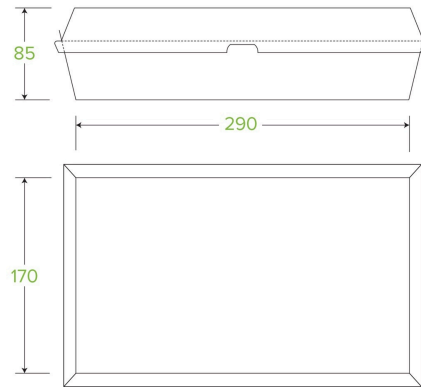

## Family BioBoard White Box BB-FAMILY BOX-W

These family-size cardboard food boxes are made from recycled paperboard. Our compostable cardboard boxes are simple and sturdy – perfect for packing a full meal on the go. BioPak white paper boxes for food are suitable for home composting. Our recycled cardboard packaging is also available in kraft options.

<b>Carton quantity:</b> 100	<b>Sleeves per carton:</b> 2	<b>Units per sleeve:</b> 50
<b>Carton Size LxWxH (cm):</b> 50.5x42x70	<b>Carton gross weight (kg):</b> 9.100000	<b>Raw material:</b> Paper - Recycled Paper Pulp
<b>Lining/coating:</b> None	<b>Window material:</b> None	<b>Printing Type:</b> None
<b>Inks:</b> Food Contact Safe Inks	<b>Brim fill capacity (ml):</b> 2644	<b>Dimensions top LxW (mm):</b> 290x170
<b>Dimensions base LxW (mm):</b> 290x170	<b>Product Depth:</b> 85	<b>Product weight (g):</b> 78.26
<b>Thickness:</b> 380gsm	<b>Use:</b> Hot and cold	<b>Manufactured:</b> China
<b>Customise:</b> Print	<b>MOQ custom:</b> 30000	<b>Mould fees:</b> No
<b>Environmental production certified:</b> ISO 14001	<b>Quality product certified:</b> ISO 9001	<b>Factory food safety certified:</b> BRC
<b>Corporate social accreditation:</b> BSCI	<b>Home compostable:</b> Suitable for composting	<b>Industrially compostable:</b> Suitable for composting
<b>Recyclable:</b> No		