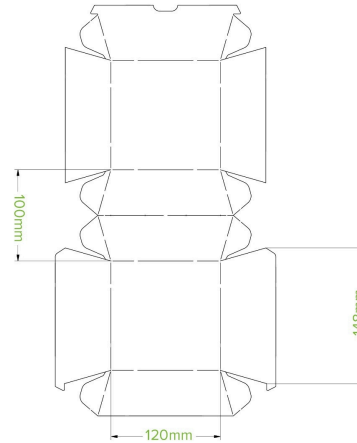

Large Burger BioBoard Box

BB-BURGER-BOX-LARGE

BioPak paperboard Burger boxes are made from recycled paper with no lining. These burger boxes are home compostable.

Carton quantity: 150	Sleeves per carton: 3	Units per sleeve: 50
Carton Size LxWxH (cm): 50.5x32x35	Carton gross weight (kg): 5.680000	Carton barcode: 19344062070884
Raw material: Paper - Recycled Paper Pulp	Lining/coating: None	Window material: None
Printing Type: Flexo	Inks: None	Brim fill capacity (ml): 778
Dimensions top LxW (mm): 120x120	Dimensions base LxW (mm): 120x120	Product Depth: 100
Product weight (g): 34.68	Thickness: 340gsm	Use: Hot and cold
Manufactured: China	Customise: Print	MOQ custom: 30000
Mould fees: No	Environmental production certified: ISO 14001	Quality product certified: ISO 9001
Factory food safety certified: BRC	Corporate social accreditation: BSCI	Home compostable: Suitable for composting
Industrially compostable: Suitable for composting	Recyclable: No	