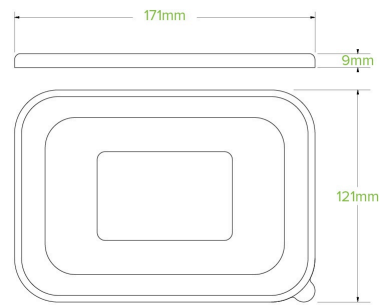

500-1,000ml PET BioBoard Takeaway Lid BB-LBL-RPET

Our rPET lids are suitable for cold food only. Made from recyclable PET and is recyclable in most councils. Suitable for our 500-1,000ml rectangular paper containers.

Carton quantity: 300	Sleeves per carton: 6	Units per sleeve: 50
Carton Size LxWxH (cm): 36x36x40	Carton gross weight (kg): 4.000000	Carton barcode: 19344062067709
Raw material: Plastic - PET (Polyethylene Terephthalate)	Lining/coating: None	Window material: None
Printing Type: None	Inks: None	Dimensions top LxW (mm): 173x121
Dimensions base LxW (mm): 173x121	Product Depth: 10	Product weight (g): 11
Thickness: N/A	Use: Hot and cold	Manufactured: China
Customise: Emboss	MOQ custom: 50000	Mould fees: Yes - see custom packaging
Environmental production certified: ISO 14001	Quality product certified: ISO 9001	Factory food safety certified: BRC
Corporate social accreditation: BSCI	Home compostable: No	Industrially compostable: No
Recyclable: Yes		