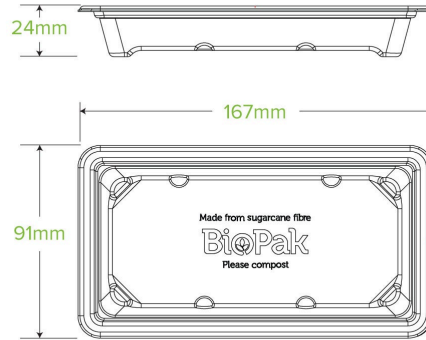

Small Plant Fibre Sushi Tray B-ST-SMALL

Our plastic-free sushi trays are made from rapidly renewable sugarcane pulp, a by-product of the sugar refining industry. Our long, disposable sushi trays are an eco-friendly alternative to plastic sushi trays.

Carton quantity: 600	Sleeves per carton: 6	Units per sleeve: 100
Carton Size LxWxH (cm): 35x33x29.5	Carton gross weight (kg): 6.400000	Carton barcode: 19344062044656
Raw material: Plant Fibre With PFAS	Lining/coating: None	Window material: None
Printing Type: None	Inks: None	Dimensions top LxW (mm): 167
Dimensions base LxW (mm): 90	Product Depth: 24	Product weight (g): 9
Thickness: 0.6mm	Use: Hot, Cold, Wet & Dry Products	Manufactured: China
Customise: Yes - Please Contact Our Team For More Information	MOQ custom: MOQ apply see custom packaging	Mould fees: Yes - see custom packaging
Environmental production certified: ISO 14001	Quality product certified: ISO 9001	Factory food safety certified: BRC
Corporate social accreditation: BSCI	Home compostable: No	Industrially compostable: No
Recyclable: No		