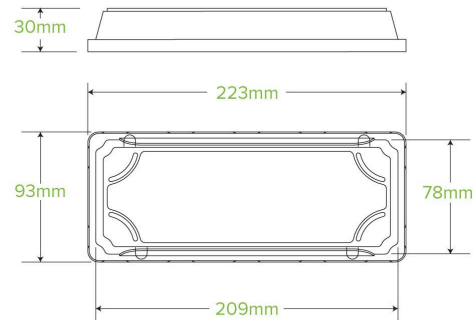

## Long PLA Sushi Tray Lid B-STL-LONG

Our sushi trays are an eco-friendly alternative to plastic sushi trays. These long bioplastic lids are industrially compostable. Note: cold use only.

<b>Carton quantity:</b> 600	<b>Sleeves per carton:</b> 12	<b>Units per sleeve:</b> 50
<b>Carton Size LxWxH (cm):</b> 67.5x39.5x25	<b>Carton gross weight (kg):</b> 5.370000	<b>Carton barcode:</b> 19344062044649
<b>Raw material:</b> Bioplastic - Ingeo™ PLA	<b>Lining/coating:</b> None	<b>Window material:</b> None
<b>Printing Type:</b> None	<b>Inks:</b> None	<b>Dimensions top LxW (mm):</b> 223x93
<b>Dimensions base LxW (mm):</b> 169x93	<b>Product Depth:</b> 30	<b>Product weight (g):</b> 11
<b>Use:</b> Cold use only	<b>Manufactured:</b> Taiwan	<b>Customise:</b> None
<b>MOQ custom:</b> 1000000	<b>Mould fees:</b> Yes - see custom packaging	<b>Environmental production certified:</b> ISO 14001
<b>Factory food safety certified:</b> ISO 22000	<b>Corporate social accreditation:</b> BSCI	<b>Home compostable:</b> No
<b>Industrially compostable:</b> Certified to AS4736 Australian Standards, Certified to EN13432 European Standard	<b>Recyclable:</b> No	