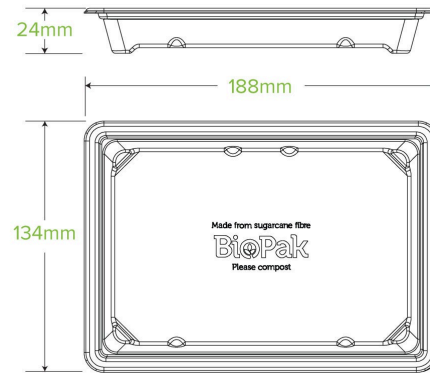

Medium Plant Fibre Sushi Tray B-ST-MEDIUM

Our plastic-free sushi trays are made from rapidly renewable sugarcane pulp, a by-product of the sugar refining industry. Our medium, disposable sushi trays are an eco-friendly alternative to plastic sushi trays.

Carton quantity: 600	Sleeves per carton: 6	Units per sleeve: 100
Carton Size LxWxH (cm): 39x31.5x42	Carton gross weight (kg): 8.800000	Carton barcode: 19344062044663
Raw material: Plant Fibre With PFAS	Lining/coating: None	Window material: None
Printing Type: None	Inks: None	Dimensions top LxW (mm): 188
Dimensions base LxW (mm): 134	Product Depth: 24	Product weight (g): 13
Thickness: 0.6mm	Use: Hot, Cold, Wet & Dry Products	Manufactured: China
Customise: Yes - Please Contact Our Team For More Information	MOQ custom: MOQ apply see custom packaging	Mould fees: Yes - see custom packaging
Environmental production certified: ISO 14001	Quality product certified: ISO 9001	Factory food safety certified: BRC
Corporate social accreditation: BSCI	Home compostable: No	Industrially compostable: No
Recyclable: No		