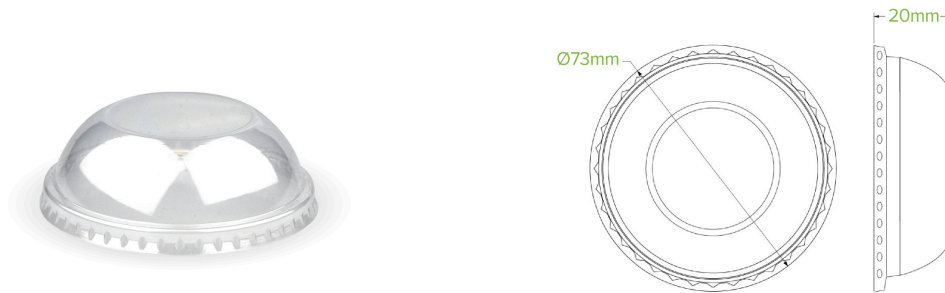

## 90ml / 3oz PET Dome Ice Cream BioCup Lid BB-BICL-3PET(D)

Our PET dome clear lids are suitable for our ice cream cups. They are not compatible with hot foods, microwave or oven heating. These lids are accepted in the plastic recycling stream.

<b>Carton quantity:</b> 1000	<b>Sleeves per carton:</b> 10	<b>Units per sleeve:</b> 100
<b>Carton Size LxWxH (cm):</b> 39x16x43	<b>Carton gross weight (kg):</b> 2.300000	<b>Carton barcode:</b> 19344062064890
<b>Raw material:</b> Plastic - PET (Polyethylene Terephthalate)	<b>Lining/coating:</b> None	<b>Window material:</b> None
<b>Printing Type:</b> None	<b>Inks:</b> None	<b>Dimensions base LxW (mm):</b> 57x57
<b>Product Depth:</b> 26	<b>Product weight (g):</b> 2	<b>Thickness:</b> 2.8
<b>Use:</b> Cold use only	<b>Manufactured:</b> China	<b>Customise:</b> Emboss
<b>MOQ custom:</b> N/A	<b>Mould fees:</b> No	<b>Environmental production certified:</b> ISO 14001
<b>Quality product certified:</b> NA	<b>Factory food safety certified:</b> BRC, ISO 22000	<b>Corporate social accreditation:</b> NONE AVAILABLE
<b>Home compostable:</b> No	<b>Industrially compostable:</b> No	<b>Recyclable:</b> No