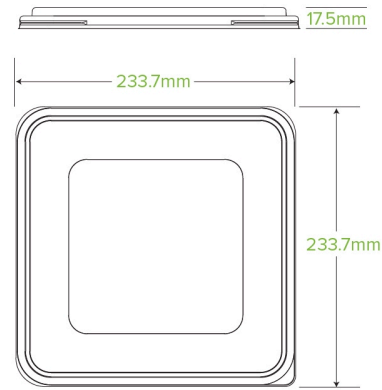

3/4/5-Compartment Large PP Takeaway Lid B-LBL-3/4/5C-PP-LARGE

Our PP clear lids are leak-proof, hot food friendly and microwave-friendly.. These lids are accepted in the plastic recycling stream. These lids are suitable for our 3, 4 & 5 compartment container bases.

Carton quantity: 300	Sleeves per carton: 4	Units per sleeve: 75
Carton Size LxWxH (cm): 51x48x25	Carton gross weight (kg): 6.800000	Carton barcode: 19344062060175
Raw material: Plastic - PP (Polypropylene)	Lining/coating: None	Window material: None
Printing Type: None	Inks: None	Dimensions top LxW (mm): 235x235
Dimensions base LxW (mm): 235x235	Product Depth: 16	Product weight (g): 21
Use: Cold use only	Manufactured: China	Customise: Yes - Please Contact Our Team For More Information
MOQ custom: MOQ apply see custom packaging	Mould fees: Yes - see custom packaging	Environmental production certified: ISO 14001
Quality product certified: ISO 9001	Factory food safety certified: BRC	Corporate social accreditation: BSCI
Home compostable: No	Industrially compostable: No	Recyclable: No