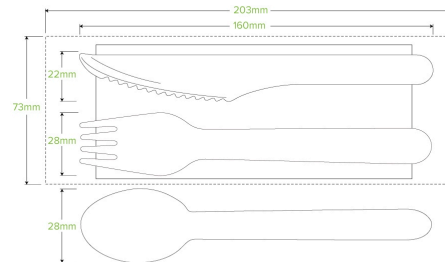

16cm Wood Knife, Fork, Spoon & Napkin Set HY-16KFSN

Our 16cm knife, fork, spoon & napkin wood cutlery set is made from sustainably sourced FSC™ 100% certified birchwood. This takeaway cutlery set is compostable. A more eco-friendly alternative to plastic cutlery sets.

Carton quantity: 400	Sleeves per carton: 4	Units per sleeve: 100
Carton Size LxWxH (cm): 47x21.5x35	Carton gross weight (kg): 5.100000	Carton barcode: 19344062057281
Raw material: Wood - FSC™ 100% Certified Birchwood	Lining/coating: None	Window material: None
Printing Type: Flexo	Inks: Food Contact Safe Inks	Dimensions top LxW (mm): 205x60
Dimensions base LxW (mm): 205x60	Product Depth: 8	Product weight (g): 12
Thickness: 50	Use: Hot, Cold, Wet & Dry Products	Manufactured: China
Customise: Print	MOQ custom: 100000	Mould fees: Yes - see custom packaging
Environmental production certified: None	Quality product certified: ISO 9001	Factory food safety certified: BRC
Corporate social accreditation: SMETA	Home compostable: Suitable for composting	Industrially compostable: Suitable for composting
Recyclable: No		