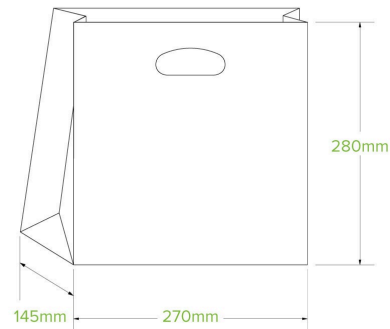

270x145x280mm Small Die Cut Handle Kraft Paper Bags

BAG-TA-D-SMALL

Our small die cut paper bags are made from post-consumer recycled FSC™ certified paper and other controlled sources. These die cut paper bags are strong, sturdy and can be stored easily. Great for foodservice and takeaway, this small paper bag has a 4kg weight capacity. These recycled paper bags are compostable and recyclable. Also available in flat and twisted handles.

Carton quantity: 250	Sleeves per carton: 1	Units per sleeve: 250
Carton Size LxWxH (cm): 30x29.5x33	Carton gross weight (kg): 9.500000	Carton barcode: 19344062053979
Raw material: Paper - FSC™ Recycled	Lining/coating: None	Window material: None
Printing Type: Flexo	Inks: Food Contact Safe Inks - Soy or Water Based	Brim fill capacity (ml): 10962
Dimensions top LxW (mm): 280x275	Dimensions base LxW (mm): 280x275	Product Depth: 150
Product weight (g): 37	Thickness: 90gsm	Use: Cold & Dry Products
Manufactured: China	Customise: Print	MOQ custom: 10000
Mould fees: Yes - see custom packaging	Environmental production certified: None	Quality product certified: ISO 9001
Factory food safety certified: BRC	Corporate social accreditation: SMETA	Home compostable: Suitable for composting
Industrially compostable: Suitable for composting	Recyclable: No	