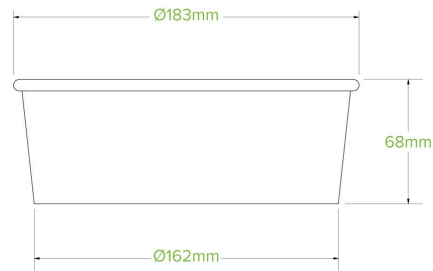

## 1,300ml Extra Large Kraft BioBowl BB-BL-EXTRA-LARGE

Paper BioBowls are made of premium paperboard lined with a water-based lining. This extra-large paper bowl has a printed kraft look. It is designed wider to better display your poke bowls, salad bowls and other takeaways. This eco-friendly bowl seals tight for deliveries.

<b>Carton quantity:</b> 200	<b>Sleeves per carton:</b> 4	<b>Units per sleeve:</b> 50
<b>Carton Size LxWxH (cm):</b> 38x38x51	<b>Carton gross weight (kg):</b> 5.400000	<b>Carton barcode:</b> 19344062051999
<b>Raw material:</b> Kraft Bleached Board	<b>Lining/coating:</b> Bioplastic - Ingeo™ PLA	<b>Window material:</b> None
<b>Printing Type:</b> Flexo	<b>Inks:</b> Food Contact Safe Inks	<b>Brim fill capacity (ml):</b> 1300
<b>Dimensions top LxW (mm):</b> 183x183	<b>Dimensions base LxW (mm):</b> 162x162	<b>Product Depth:</b> 68
<b>Product weight (g):</b> 23.8	<b>Thickness:</b> 320gsm	<b>Use:</b> Cold & Dry Products
<b>Manufactured:</b> China	<b>Customise:</b> Print	<b>MOQ custom:</b> 50000
<b>Mould fees:</b> Yes - see custom packaging	<b>Environmental production certified:</b> None	<b>Quality product certified:</b> ISO 9001
<b>Factory food safety certified:</b> BRC	<b>Corporate social accreditation:</b> BSCI	<b>Home compostable:</b> No
<b>Industrially compostable:</b> Certified to EN13432 European Standard	<b>Recyclable:</b> No	