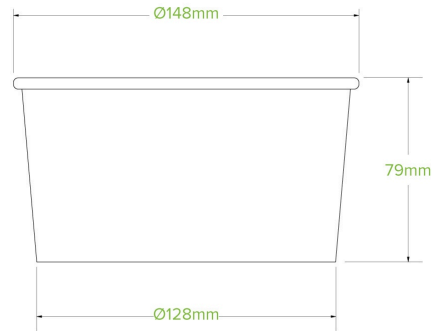

1,000ml Large Kraft BioBowl BB-BL-LARGE

Paper BioBowls are made of premium paperboard lined with a water-based lining. This large paper bowl has a printed kraft look. It is designed wider to better display your poke bowls, salad bowls and other takeaways. This eco-friendly bowl seals tight for deliveries.

Carton quantity: 400	Sleeves per carton: 8	Units per sleeve: 50
Carton Size LxWxH (cm): 60x30.5x51	Carton gross weight (kg): 8.100000	Carton barcode: 19344062051975
Raw material: Paper	Lining/coating: Aqueous	Window material: None
Printing Type: Flexo	Inks: Food Contact Safe Inks	Brim fill capacity (ml): 1000
Dimensions top LxW (mm): 150x150	Dimensions base LxW (mm): 129x129	Product Depth: 79
Product weight (g): 19	Thickness: 300gsm+12g	Use: Hot and cold
Manufactured: China	Customise: Print	MOQ custom: 50000
Mould fees: Yes - see custom packaging	Environmental production certified: ISO 14001	Quality product certified: ISO 9001
Factory food safety certified: BRC	Corporate social accreditation: BSCI	Home compostable: Pending Certification to AS5810 Australian Standards, Pending Certification to NF T51-800 European Standards
Industrially compostable: No	Recyclable: No	