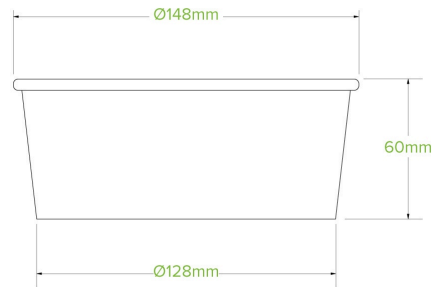

## 750ml Medium Kraft BioBowl BB-BL-MEDIUM

Paper BioBowls are made of premium paperboard lined with a water-based lining. This medium paper bowl has printed kraft look. It is designed wider to better display your poke bowls, salad bowls and other takeaways. This eco-friendly bowl seals tight for deliveries.

<b>Carton quantity:</b> 400	<b>Sleeves per carton:</b> 8	<b>Units per sleeve:</b> 50
<b>Carton Size LxWxH (cm):</b> 60x30.5x50	<b>Carton gross weight (kg):</b> 7.000000	<b>Carton barcode:</b> 19344062051968
<b>Raw material:</b> Paper	<b>Lining/coating:</b> Aqueous	<b>Window material:</b> None
<b>Printing Type:</b> Flexo	<b>Inks:</b> Food Contact Safe Inks	<b>Brim fill capacity (ml):</b> 750
<b>Dimensions top LxW (mm):</b> 150x150	<b>Dimensions base LxW (mm):</b> 129x129	<b>Product Depth:</b> 60
<b>Product weight (g):</b> 16	<b>Thickness:</b> 300gsm+12g	<b>Use:</b> Hot and cold
<b>Manufactured:</b> China	<b>Customise:</b> Print	<b>MOQ custom:</b> 50000
<b>Mould fees:</b> Yes - see custom packaging	<b>Environmental production certified:</b> ISO 14001	<b>Quality product certified:</b> ISO 9001
<b>Factory food safety certified:</b> BRC	<b>Corporate social accreditation:</b> BSCI	<b>Home compostable:</b> Pending Certification to AS5810 Australian Standards, Pending Certification to NF T51-800 European Standards
<b>Industrially compostable:</b> No	<b>Recyclable:</b> No	