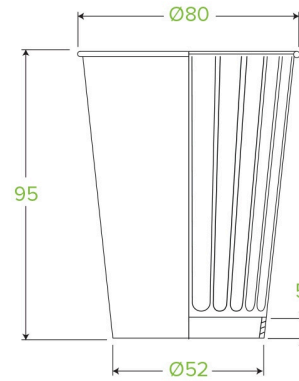

## 255ml / 8oz (80mm) Leaf Double Wall BioCup BC-8DW

Paper BioCups are made from premium paperboard lined with a plant-based bioplastic. This cup is printed kraft-look. This 8oz Leaf double wall cup fits our small lids.

<b>Carton quantity:</b> 1000	<b>Sleeves per carton:</b> 20	<b>Units per sleeve:</b> 50
<b>Carton Size LxWxH (cm):</b> 41x33.5x60.5	<b>Carton gross weight (kg):</b> 12.840000	<b>Carton barcode:</b> 19344062000324
<b>Raw material:</b> Paper	<b>Lining/coating:</b> Bioplastic - Ingeo PLA	<b>Window material:</b> None
<b>Printing Type:</b> Offset	<b>Inks:</b> Food Contact Safe Inks	<b>Brim fill capacity (ml):</b> 280
<b>Dimensions top LxW (mm):</b> 80x80	<b>Dimensions base LxW (mm):</b> 51.17x51.17	<b>Product Depth:</b> 95
<b>Product weight (g):</b> 13.1	<b>Thickness:</b> 280gsm	<b>Use:</b> Hot and cold
<b>Manufactured:</b> Taiwan	<b>Customise:</b> Print	<b>MOQ custom:</b> MOQ apply see custom packaging
<b>Mould fees:</b> No	<b>Environmental production certified:</b> ISO 14001	<b>Quality product certified:</b> ISO 9001
<b>Factory food safety certified:</b> BRC, ISO 22000	<b>Corporate social accreditation:</b> SA 8000	<b>Home compostable:</b> No
<b>Industrially compostable:</b> Certified to AS4736 Australian Standards, Certified to EN13432 European Standard	<b>Recyclable:</b> No	