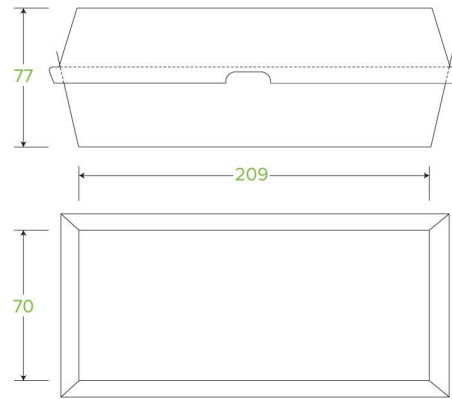

Hot Dog BioBoard Box BB-HOT DOG BOX

BioPak paperboard hot dog boxes are made from recycled paper with no lining. Our hot dog box packaging is home compostable.

Carton quantity: 400	Sleeves per carton: 8	Units per sleeve: 50
Carton Size LxWxH (cm): 81x38x51	Carton gross weight (kg): 15.000000	Carton barcode: 19344062032240
Raw material: Paper - Recycled Paper Pulp	Lining/coating: None	Window material: None
Printing Type: None	Inks: None	Brim fill capacity (ml): 667
Dimensions top LxW (mm): 209x70	Dimensions base LxW (mm): 209x70	Product Depth: 77
Product weight (g): 30.63	Thickness: 340gsm	Use: Hot and cold
Manufactured: China	Customise: Print	MOQ custom: 30000
Mould fees: No	Environmental production certified: ISO 14001	Quality product certified: ISO 9001
Factory food safety certified: BRC	Corporate social accreditation: BSCI	Home compostable: Suitable for composting
Industrially compostable: Suitable for composting	Recyclable: No	