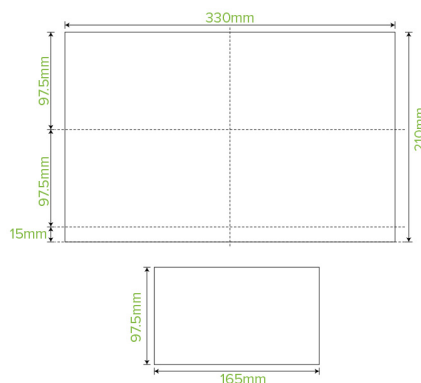

Single Saver 1-Ply Natural BioDispenser Napkin L-SSDN-N

Not all paper napkins are created equal! Eco-friendly single-saver natural dispenser napkins are made from FSC™ Mix certified paper pulp and certified carbon neutral. Compostable. These napkins fit our Single Saver BioDispenser. Custom printing available.

Carton quantity: 6000	Sleeves per carton: 12	Units per sleeve: 500
Carton Size LxWxH (cm): 38.0 x 33.0 x 36.0	Carton gross weight (kg): 8.200000	Carton barcode: 19344062020469
Raw material: Paper - FSC™ Mix certified paper	Dimensions top LxW (mm): 330x210	Dimensions base LxW (mm): 330x210
Product weight (g): 7.78	Thickness: 1-Ply	Use: N/A
Manufactured: China	Customise: Print	MOQ custom: 180000
Mould fees: Yes - see custom packaging	Environmental production certified: ISO 14001	Quality product certified: ISO 9001
Factory food safety certified: ISO 22000	Corporate social accreditation: SMETA	Home compostable: Yes
Industrially compostable: Yes	Recyclable: Yes - In The Paper Recycling if Not Contaminated With Food