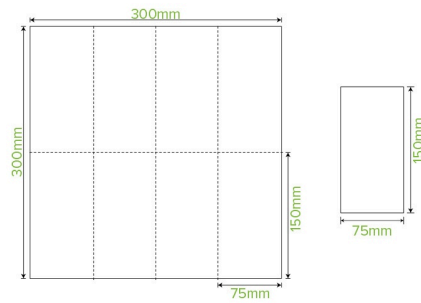

2-Ply 1/8 Fold White Lunch BioNapkin L-LN1/8-2PW

Not all paper napkins are created equal! Eco-friendly 2-ply 1/8 fold white lunch napkins are made from FSC™ Mix certified paper pulp & carbon neutral. Compostable. Custom printing available.

Carton quantity: 2000	Sleeves per carton: 20	Units per sleeve: 100
Carton Size LxWxH (cm): 32x32x36	Carton gross weight (kg): 6.200000	Carton barcode: 19344062020193
Raw material: Paper - FSC™ Mix certified paper	Lining/coating: None	Window material: None
Printing Type: None	Inks: None	Dimensions top LxW (mm): 300x300
Dimensions base LxW (mm): 300x300	Product weight (g): 2.88	Thickness: 16gsm
Use: N/A	Manufactured: China	Customise: Print
MOQ custom: MOQ apply see custom packaging	Mould fees: Yes - see custom packaging	Environmental production certified: ISO 14001
Quality product certified: ISO 9001	Factory food safety certified: BRC	Corporate social accreditation: SMETA
Home compostable: Suitable for composting	Industrially compostable: Suitable for composting	Recyclable: No