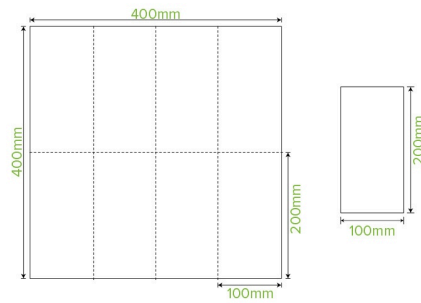

2-Ply 1/8 Fold White Quilted Dinner BioNapkin L-DNQ1/8-W

Not all paper napkins are created equal! Eco-friendly 1/8 fold quilted white dinner napkins are made from FSC™ Mix certified paper pulp and are certified carbon neutral. Compostable. Custom printing available.

Carton quantity: 1000	Sleeves per carton: 10	Units per sleeve: 100
Carton Size LxWxH (cm): 65x21.5x42	Carton gross weight (kg): 5.560000	Carton barcode: 19344062020377
Raw material: Paper - FSC™ Mix certified paper	Lining/coating: None	Window material: None
Printing Type: None	Inks: None	Dimensions top LxW (mm): 400x400
Dimensions base LxW (mm): 400x400	Product weight (g): 5.12	Thickness: 16gsm
Use: N/A	Manufactured: China	Customise: Print
MOQ custom: MOQ apply see custom packaging	Mould fees: Yes - see custom packaging	Environmental production certified: ISO 14001
Quality product certified: ISO 9001	Factory food safety certified: BRC	Corporate social accreditation: SMETA
Home compostable: Suitable for composting	Industrially compostable: Suitable for composting	Recyclable: No