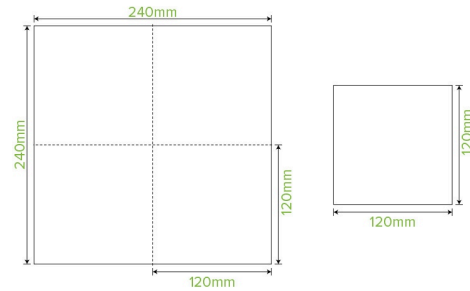

2-Ply White Corner Embossed Cocktail BioNapkin L-B/CNCE-W

Not all paper napkins are created equal! Eco-friendly white cocktail BioNapkins are made from FSC™ Mix certified paper pulp and are certified carbon neutral. Compostable. Custom printing available.

Carton quantity: 2000	Sleeves per carton: 8	Units per sleeve: 250
Carton Size LxWxH (cm): 32x25x25	Carton gross weight (kg): 3.900000	Carton barcode: 19344062019920
Raw material: Paper - FSC™ Mix certified paper	Lining/coating: None	Window material: None
Printing Type: None	Inks: None	Dimensions top LxW (mm): 240x240
Dimensions base LxW (mm): 240x240	Product weight (g): 1.84	Thickness: 16gsm
Use: N/A	Manufactured: China	Customise: Print
MOQ custom: MOQ apply see custom packaging	Mould fees: Yes - see custom packaging	Environmental production certified: ISO 14001
Quality product certified: ISO 9001	Factory food safety certified: BRC	Corporate social accreditation: SMETA
Home compostable: Suitable for composting	Industrially compostable: Suitable for composting	Recyclable: No