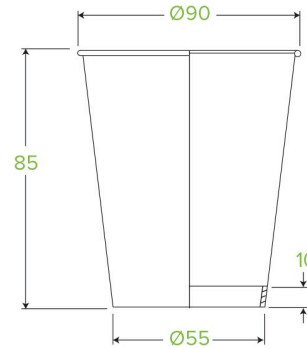

## 280ml / 8oz (90mm) Art Series Single Wall BioCup BC-8(90)-ART SERIES

\*image as a guide only

IMAGE AS A GUIDE ONLY. Cartons contain up to three different art cups with new artists featured every two months. Pictured here are designs from the latest Art Series. Unfortunately, we cannot sell individual art cups and cannot guarantee which prints, or which series of prints will be in each carton.

<b>Carton quantity:</b> 1000	<b>Sleeves per carton:</b> 20	<b>Units per sleeve:</b> 50
<b>Carton Size LxWxH (cm):</b> 46.5x37.5x60.5	<b>Carton gross weight (kg):</b> 9.500000	<b>Carton barcode:</b> 19344062022302
<b>Raw material:</b> Paper	<b>Lining/coating:</b> Aqueous	<b>Window material:</b> None
<b>Printing Type:</b> Offset	<b>Inks:</b> Food Contact Safe Inks	<b>Brim fill capacity (ml):</b> 296
<b>Dimensions top LxW (mm):</b> 90x90	<b>Dimensions base LxW (mm):</b> 54x54	<b>Product Depth:</b> 86
<b>Product weight (g):</b> 7.6	<b>Thickness:</b> 280gsm	<b>Use:</b> Hot & Wet Products
<b>Manufactured:</b> Taiwan	<b>Customise:</b> Print	<b>MOQ custom:</b> 100000
<b>Mould fees:</b> Yes - see custom packaging	<b>Environmental production certified:</b> None	<b>Quality product certified:</b> TBC
<b>Factory food safety certified:</b> BRC	<b>Corporate social accreditation:</b> BSCI	<b>Home compostable:</b> Certified to AS5810 Australian standards, Certified to NF T51-800 European standards
<b>Industrially compostable:</b> Certified to AS4736 Australian Standards, Certified to EN13432 European Standard	<b>Recyclable:</b> No	