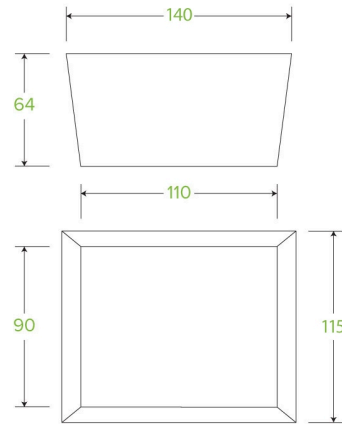

## Small BioBoard Lunch Box With Window BB-WLBS-1

BioBoard Lunch Boxes are made from sustainably sourced FSC™ Mix certified paperboard with a waterproof Ingeo™ bioplastic lining and window. This small lunch box is printed kraft-look. Certified industrially compostable to AS4736.

<b>Carton quantity:</b> 200	<b>Sleeves per carton:</b> 4	<b>Units per sleeve:</b> 50
<b>Carton Size LxWxH (cm):</b> 52x25x32.5	<b>Carton gross weight (kg):</b> 5.500000	<b>Carton barcode:</b> 19344062028113
<b>Raw material:</b> Paper - FSC™ Mix certified paper	<b>Lining/coating:</b> Bioplastic - Ingeo™ PLA	<b>Window material:</b> Bioplastic - PLA
<b>Printing Type:</b> Offset	<b>Inks:</b> Food Contact Safe Inks - Soy or Water Based	<b>Brim fill capacity (ml):</b> 792
<b>Dimensions top LxW (mm):</b> 143x117	<b>Dimensions base LxW (mm):</b> 110x90	<b>Product Depth:</b> 64
<b>Product weight (g):</b> 18	<b>Thickness:</b> 270gsm	<b>Use:</b> Hot and cold
<b>Manufactured:</b> China	<b>Customise:</b> Print	<b>MOQ custom:</b> 30000
<b>Mould fees:</b> No	<b>Environmental production certified:</b> ISO 14001	<b>Quality product certified:</b> NA
<b>Factory food safety certified:</b> BRC, ISO 22000	<b>Corporate social accreditation:</b> NONE AVAILABLE	<b>Home compostable:</b> No
<b>Industrially compostable:</b> Certified to AS4736 Australian Standards, Certified to EN13432 European Standard	<b>Recyclable:</b> No	