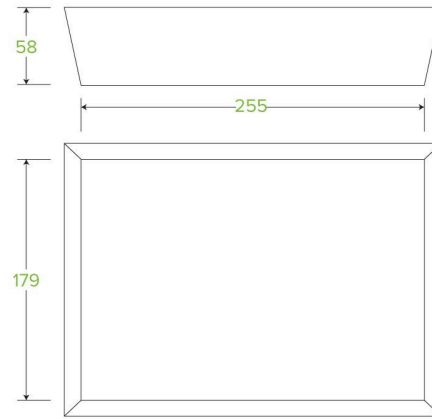

Bioboard Tray #5 BB-TRAY5

BioBoard food trays are made from recycled paper. These takeaway trays are home compostable.

Carton quantity: 100	Sleeves per carton: 1	Units per sleeve: 100
Carton Size LxWxH (cm): 39x32x43	Carton gross weight (kg): 7.600000	Carton barcode: 19344062023958
Raw material: Paper - Recycled Paper Pulp	Lining/coating: None	Window material: None
Printing Type: None	Inks: None	Brim fill capacity (ml): 2823
Dimensions top LxW (mm): 280x205	Dimensions base LxW (mm): 225x179	Product Depth: 58
Product weight (g): 39.08	Thickness: 340gsm	Use: Hot and cold
Manufactured: China	Customise: Print	MOQ custom: 30000
Mould fees: No	Environmental production certified: ISO 14001	Quality product certified: ISO 9001
Factory food safety certified: BRC	Corporate social accreditation: BSCI	Home compostable: Suitable for composting
Industrially compostable: Suitable for composting	Recyclable: No	