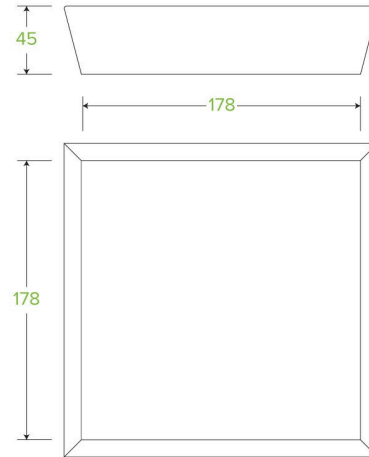

BioBoard Tray #2 BB-TRAY2

BioBoard food trays are made from recycled paper. These takeaway trays are home compostable.

Carton quantity: 240	Sleeves per carton: 4	Units per sleeve: 60
Carton Size LxWxH (cm): 42x40x45	Carton gross weight (kg): 7.500000	Carton barcode: 19344062023927
Raw material: Paper - Recycled Paper Pulp	Lining/coating: None	Window material: None
Printing Type: None	Inks: None	Brim fill capacity (ml): 1617
Dimensions top LxW (mm): 200x200	Dimensions base LxW (mm): 178x178	Product Depth: 45
Product weight (g): 24.62	Thickness: 340gsm	Use: Hot and cold
Manufactured: China	Customise: Print	MOQ custom: 30000
Mould fees: No	Environmental production certified: ISO 14001	Quality product certified: ISO 9001
Factory food safety certified: BRC	Corporate social accreditation: BSCI	Home compostable: Suitable for composting
Industrially compostable: Suitable for composting	Recyclable: No	