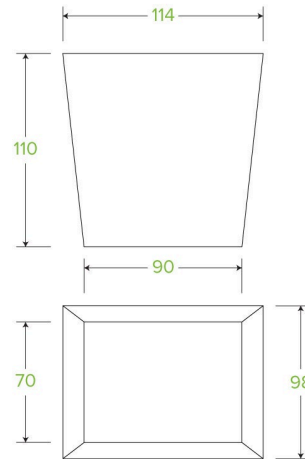

## 960ml / 32oz BioBoard Noodle Box BB-NB-32

BioBoard Noodle Boxes are made from sustainably sourced FSC™ Mix certified paper board and lined with waterproof Ingeo™ – a bioplastic product made from plants, not oil. This 32oz noodle box is printed kraft-look. Certified industrially compostable to AS4736.

<b>Carton quantity:</b> 500	<b>Sleeves per carton:</b> 10	<b>Units per sleeve:</b> 50
<b>Carton Size LxWxH (cm):</b> 80x29.5x50	<b>Carton gross weight (kg):</b> 15.000000	<b>Carton barcode:</b> 19344062028069
<b>Raw material:</b> Paper - FSC™ Mix certified paper	<b>Lining/coating:</b> Bioplastic - Ingeo™ PLA	<b>Window material:</b> None
<b>Printing Type:</b> Offset	<b>Inks:</b> Food Contact Safe Inks - Soy or Water Based	<b>Brim fill capacity (ml):</b> 860
<b>Dimensions top LxW (mm):</b> 114x98	<b>Dimensions base LxW (mm):</b> 90x70	<b>Product Depth:</b> 110
<b>Product weight (g):</b> 26	<b>Thickness:</b> 300gsm	<b>Use:</b> Hot and cold
<b>Manufactured:</b> China	<b>Customise:</b> Print	<b>MOQ custom:</b> 30000
<b>Mould fees:</b> No	<b>Environmental production certified:</b> ISO 14001	<b>Quality product certified:</b> NA
<b>Factory food safety certified:</b> BRC, ISO 22000	<b>Corporate social accreditation:</b> NONE AVAILABLE	<b>Home compostable:</b> No
<b>Industrially compostable:</b> Certified to AS4736 Australian Standards, Certified to EN13432 European Standard	<b>Recyclable:</b> No	