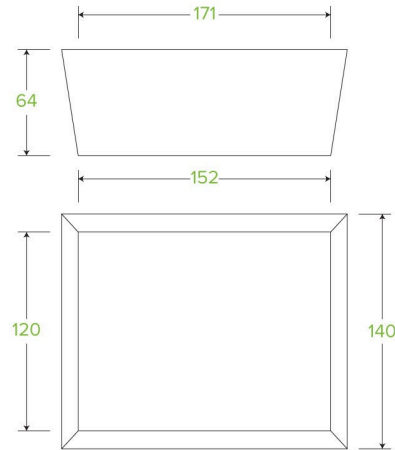

Medium BioBoard Lunch Box BB-LBM-8

BioBoard Lunch Boxes are made from sustainably sourced FSC™ Mix certified paperboard and lined with waterproof Ingeo™ – a bioplastic product made from plants, not oil. This medium lunch box is printed kraft-look. Certified industrially compostable to AS4736.

Carton quantity: 200	Sleeves per carton: 4	Units per sleeve: 50
Carton Size LxWxH (cm): 53x37x34	Carton gross weight (kg): 7.900000	Carton barcode: 19344062028083
Raw material: Paper - FSC™ Mix certified paper	Lining/coating: Bioplastic - Ingeo™ PLA	Window material: None
Printing Type: Offset	Inks: Food Contact Safe Inks - Soy or Water Based	Brim fill capacity (ml): 1384
Dimensions top LxW (mm): 171x140	Dimensions base LxW (mm): 152x120	Product Depth: 64
Product weight (g): 30	Thickness: 300gsm	Use: Hot and cold
Manufactured: China	Customise: Print	MOQ custom: 30000
Mould fees: No	Environmental production certified: ISO 14001	Quality product certified: NA
Factory food safety certified: BRC, ISO 22000	Corporate social accreditation: NONE AVAILABLE	Home compostable: No
Industrially compostable: Certified to AS4736 Australian Standards, Certified to EN13432 European Standard	Recyclable: No	