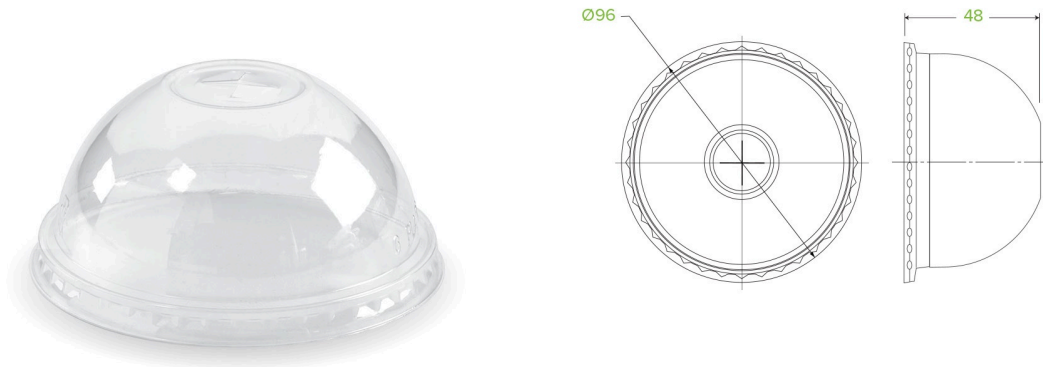

300-700ml Dome X-Slot Lid Clear BioCup Lid C-96D(X)

Our bioplastic cup lids are made from plants, not oil. Certified industrially compostable. This lid is domed with a hole. This lid fits our 300, 360, 420, 500, 600 & 700ml Clear BioCups. Note: cold use only.

Carton quantity: 1000	Sleeves per carton: 10	Units per sleeve: 100
Carton Size LxWxH (cm): 51.5x21.5x44	Carton gross weight (kg): 4.700000	Carton barcode: 19344062000744
Raw material: Bioplastic - PLA	Lining/coating: None	Window material: None
Printing Type: None	Inks: None	Dimensions top LxW (mm): 96x96
Dimensions base LxW (mm): 96x96	Product Depth: 48	Product weight (g): 3.922
Use: Cold use only	Manufactured: Taiwan	Customise: Unavailable
MOQ custom: N/A	Environmental production certified: ISO 14001	Quality product certified: ISO 9001
Factory food safety certified: FSSC 22000	Corporate social accreditation: NONE AVAILABLE	Home compostable: No
Industrially compostable: Certified to AS4736 Australian Standards, Certified to EN13432 European Standard	Recyclable: No	