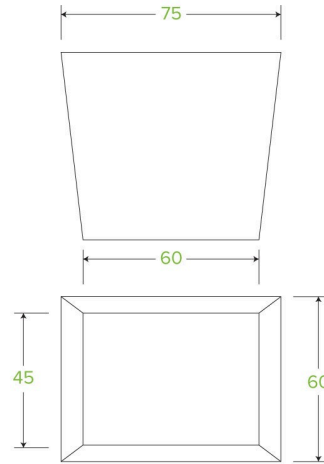

## 240ml / 8oz BioBoard Noodle Box BB-NB-8

BioBoard Noodle Boxes are made from sustainably sourced FSC™ Mix certified paperboard and lined with waterproof Ingeo™ – a bioplastic product made from plants, not oil. This 8oz noodle box is printed kraft-look. Certified industrially compostable to AS4736.

<b>Carton quantity:</b> 1000	<b>Sleeves per carton:</b> 20	<b>Units per sleeve:</b> 50
<b>Carton Size LxWxH (cm):</b> 62x39x34	<b>Carton gross weight (kg):</b> 12.200000	<b>Carton barcode:</b> 19344062028038
<b>Raw material:</b> Paper - FSC™ Mix certified paper	<b>Lining/coating:</b> Bioplastic - Ingeo™ PLA	<b>Window material:</b> None
<b>Printing Type:</b> Offset	<b>Inks:</b> Food Contact Safe Inks - Soy or Water Based	<b>Brim fill capacity (ml):</b> 240
<b>Dimensions top LxW (mm):</b> 75x60	<b>Dimensions base LxW (mm):</b> 60x45	<b>Product Depth:</b> 65
<b>Product weight (g):</b> 9	<b>Thickness:</b> 250gsm	<b>Use:</b> Hot and cold
<b>Manufactured:</b> China	<b>Customise:</b> Print	<b>MOQ custom:</b> 30000
<b>Mould fees:</b> No	<b>Environmental production certified:</b> ISO 14001	<b>Quality product certified:</b> NA
<b>Factory food safety certified:</b> BRC, ISO 22000	<b>Corporate social accreditation:</b> NONE AVAILABLE	<b>Home compostable:</b> No
<b>Industrially compostable:</b> Certified to AS4736 Australian Standards, Certified to EN13432 European Standard	<b>Recyclable:</b> No	