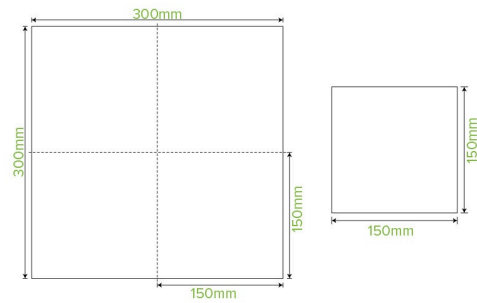

2-Ply 1/4 Fold White Lunch BioNapkin L-LN1/4-2PW

Not all paper napkins are created equal! Eco-friendly 1/4 fold white lunch BioNapkins are made from FSC™ Mix certified paper pulp and carbon neutral. Compostable. Custom printing available.

Carton quantity: 2000	Sleeves per carton: 20	Units per sleeve: 100
Carton Size LxWxH (cm): 32x32x36	Carton gross weight (kg): 5.700000	Carton barcode: 19344062020131
Raw material: Paper - FSC™ Mix certified paper	Lining/coating: None	Window material: None
Printing Type: None	Inks: None	Dimensions top LxW (mm): 300x300
Dimensions base LxW (mm): 300x300	Product weight (g): 2.88	Thickness: 16gsm
Use: N/A	Manufactured: China	Customise: Print
MOQ custom: MOQ apply see custom packaging	Mould fees: Yes - see custom packaging	Environmental production certified: ISO 14001
Quality product certified: ISO 9001	Factory food safety certified: BRC	Corporate social accreditation: SMETA
Home compostable: Suitable for composting	Industrially compostable: Suitable for composting	Recyclable: No